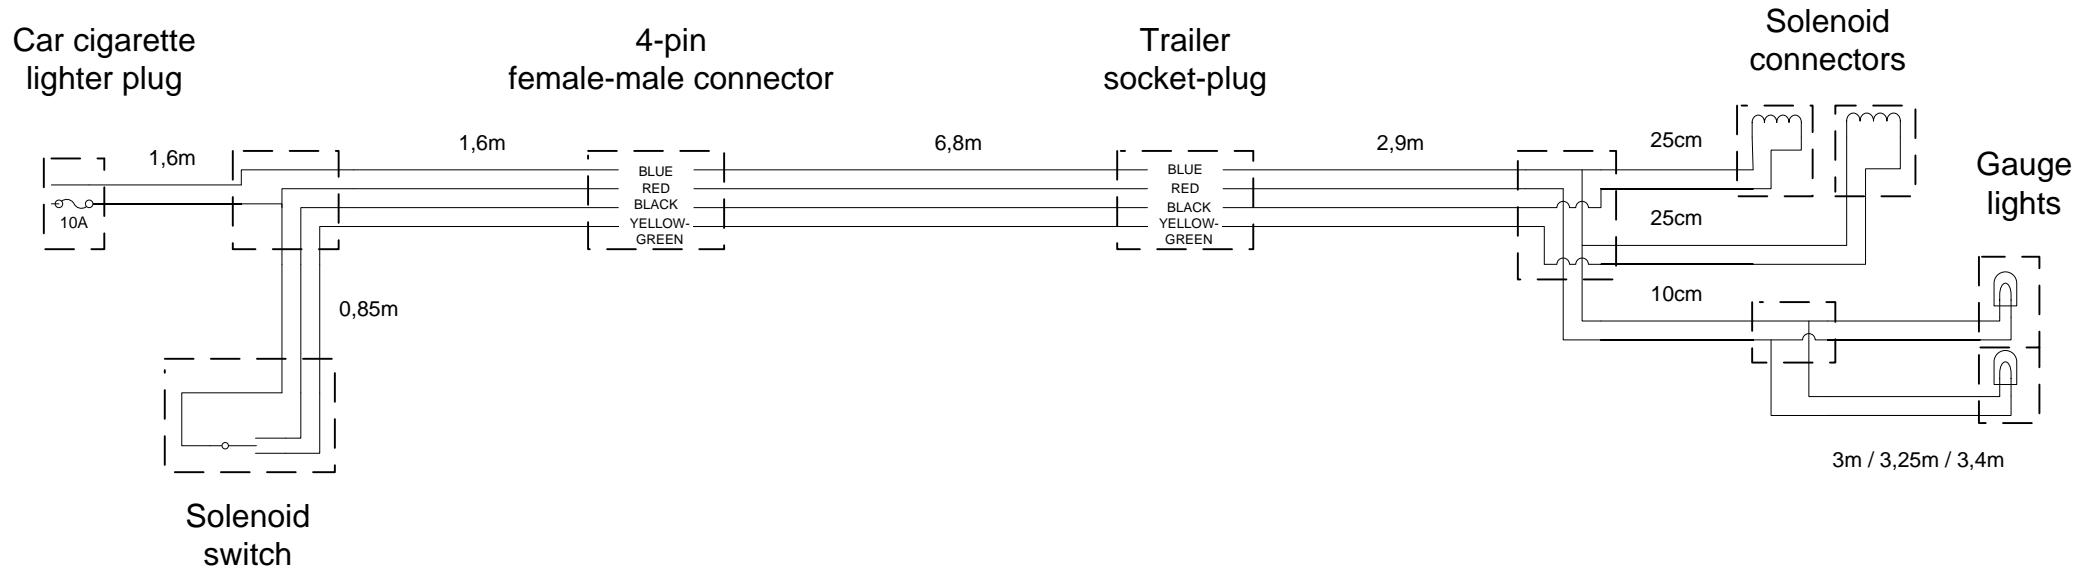

Snow plower
3,2m / 3,7m / 4m
electrical schematic

13.10.2015

Blue, Red, Black, Yellow-Green wires:
HO7V-K 1,5
in NW7,5/NW10/NW16 cable protector